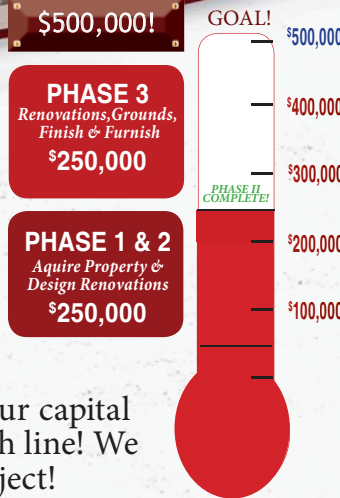

## J. ROBERT BISHOP GLOBAL LAUNCH CENTER FINAL PHASE

By Doug Gehman

The J. Robert Bishop Global Launch Center is now in the final phase of our capital campaign. We've had some twists and turns, but are approaching the finish line! We have raised close to \$250,000 and need \$250,000 more to complete the project!